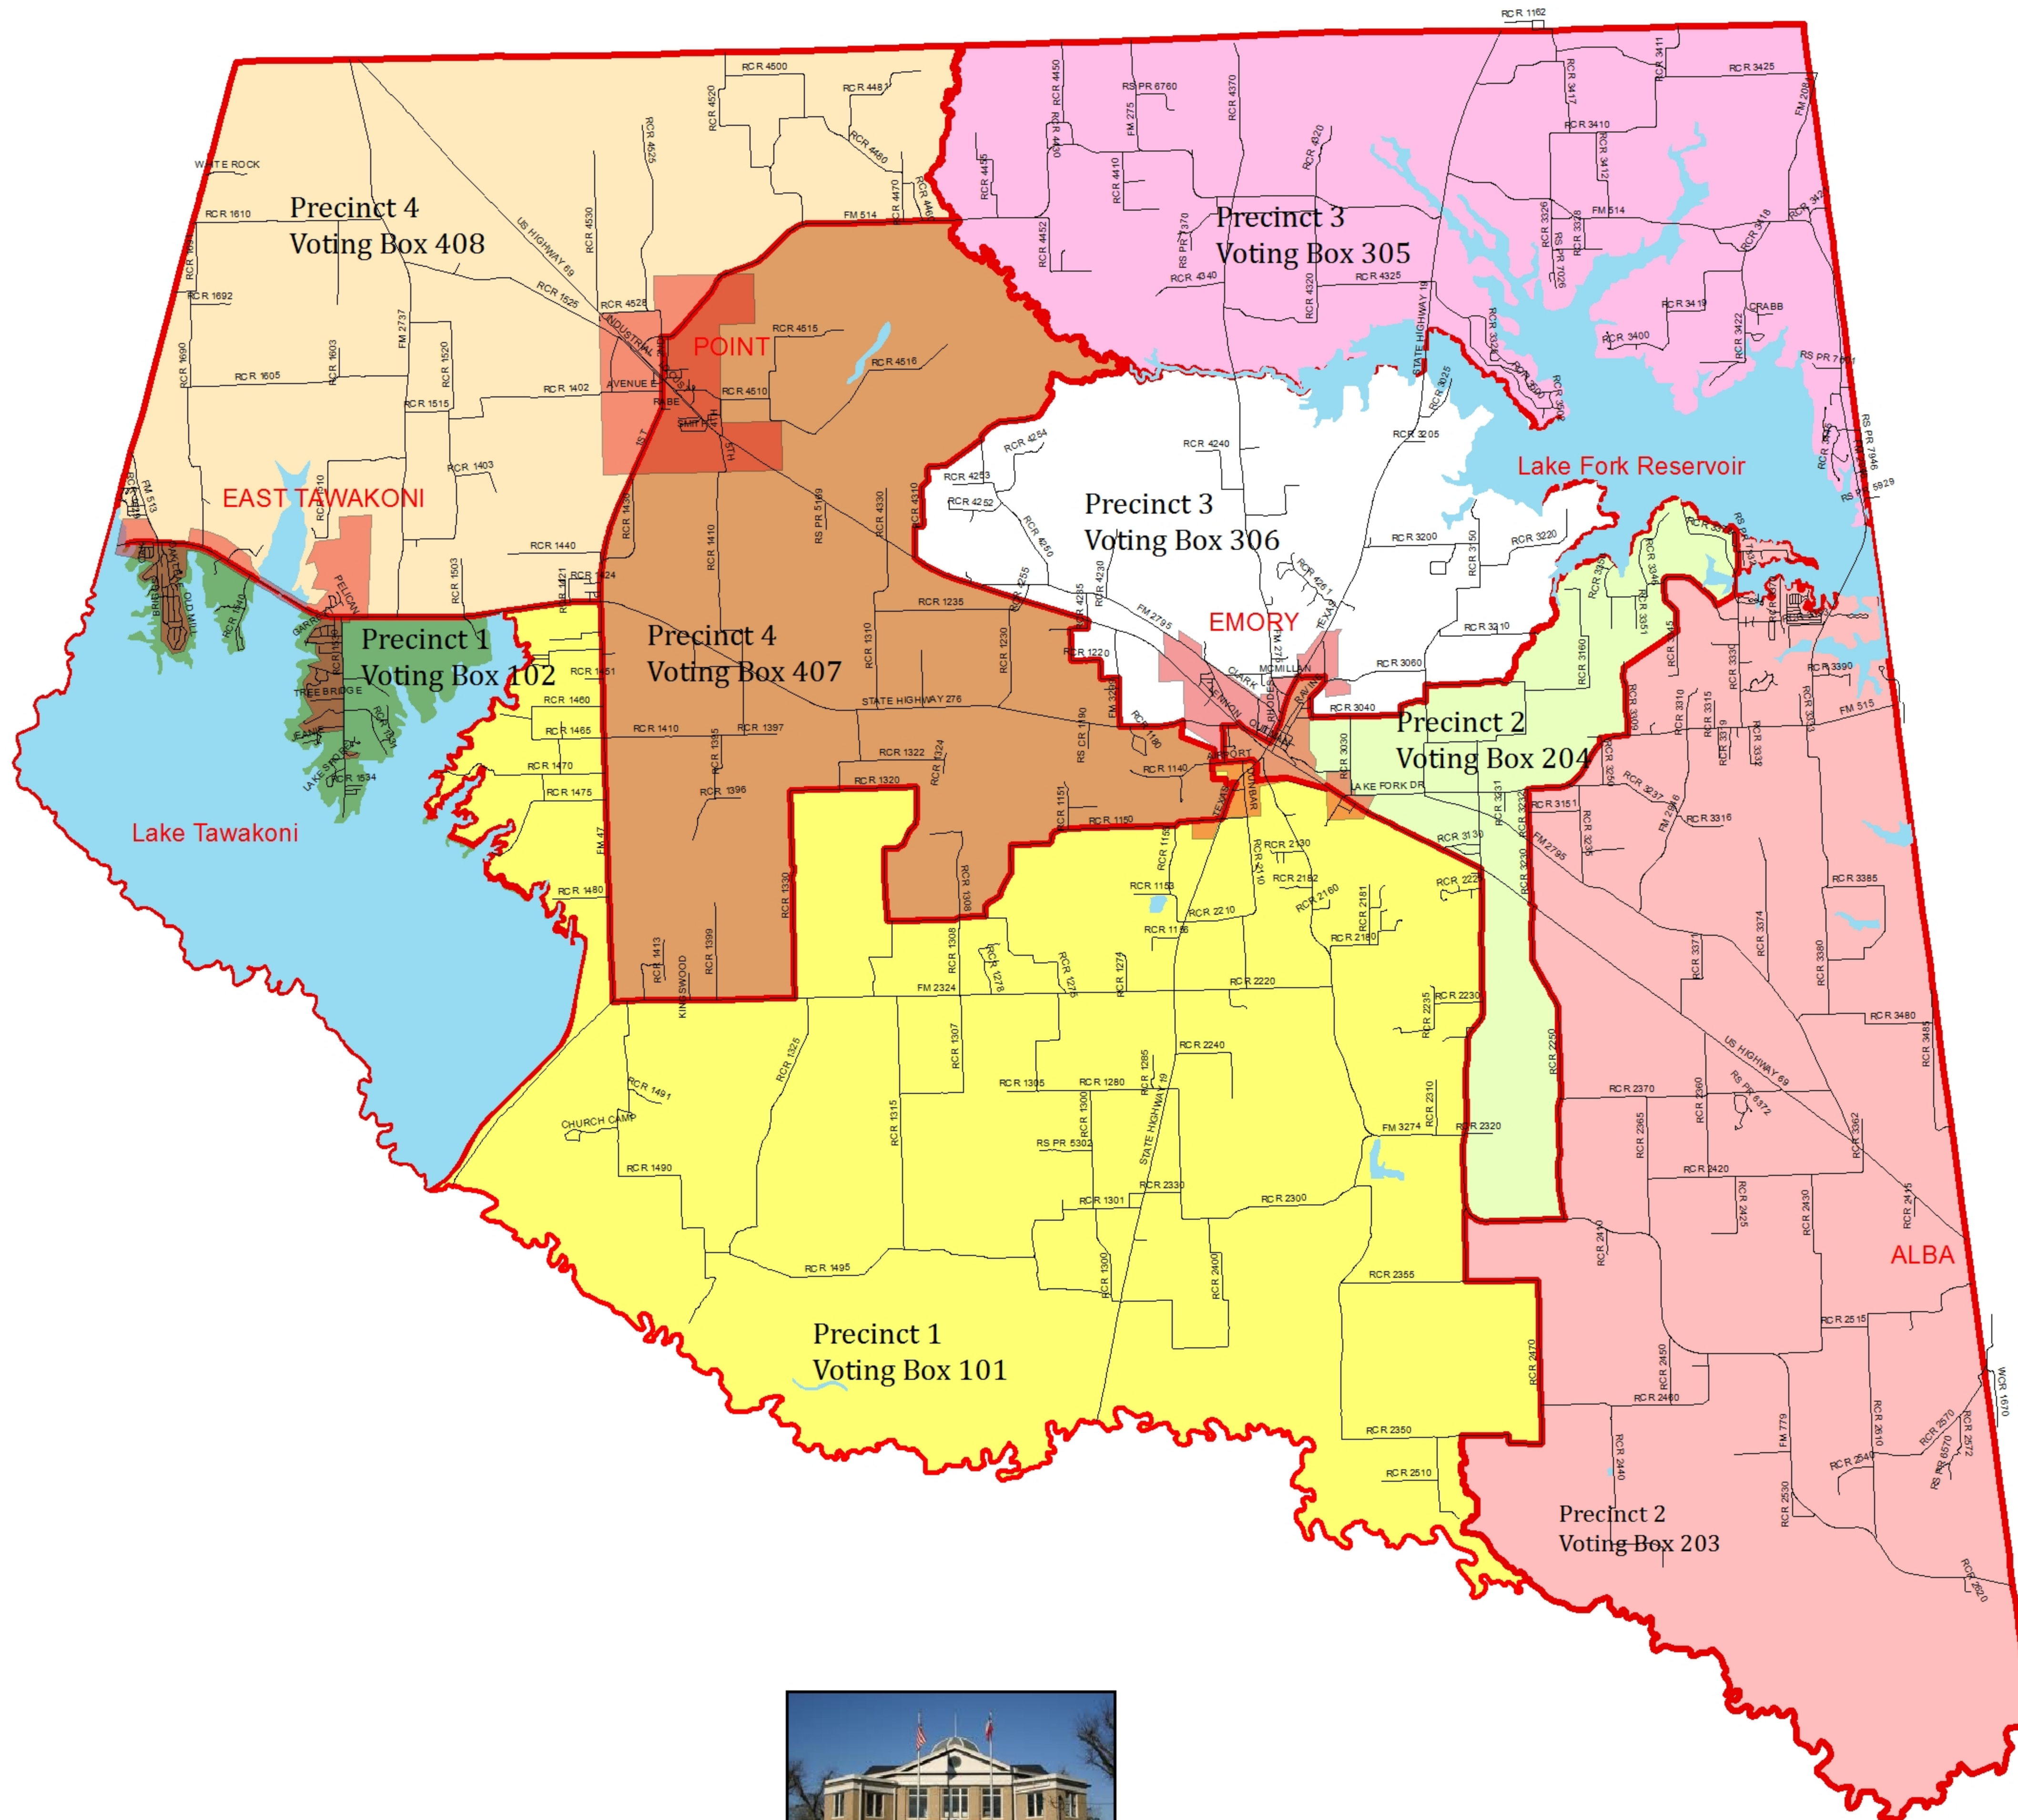

VOTING BOX 204 PREC 2

Rose Community Center
109 North Ravine
Emory, Texas 75440
GPS: 32 52 261 N
-95 45 49 W

VOTING BOX 203 PREC 2

Bright Star Baptist Church
1399 RS CR 3480
Alba, Texas 75410
GPS: 32 49 51 N
-95 40 24 W